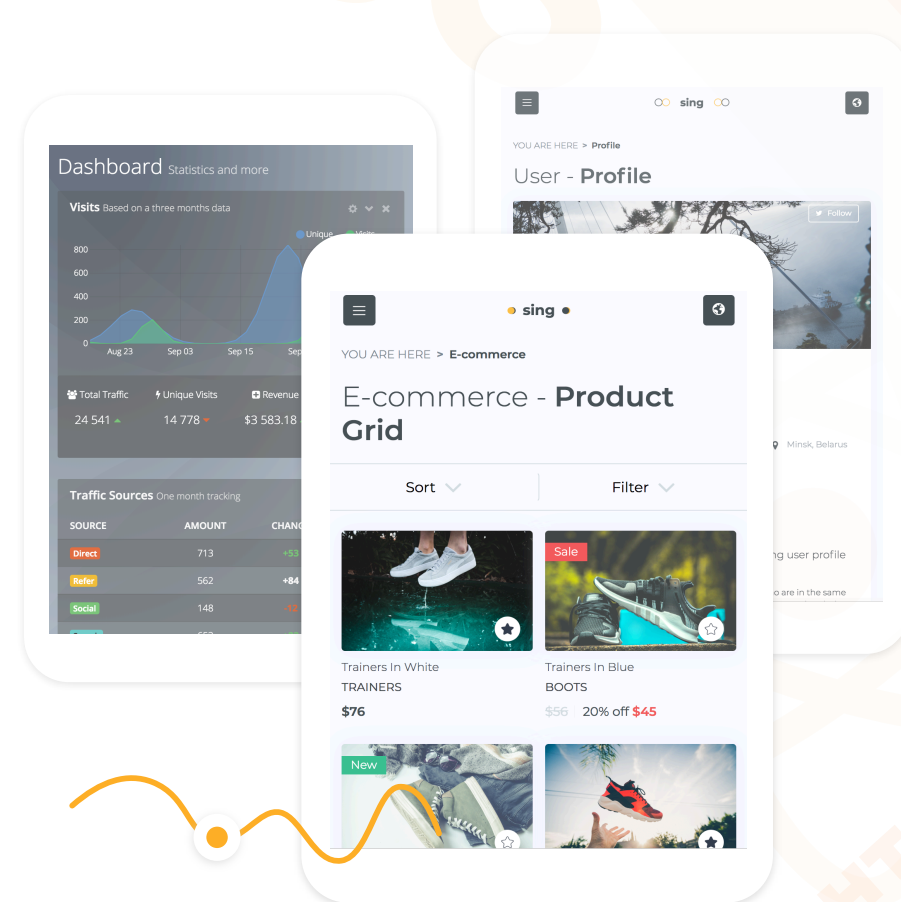

Flatlogic: dashboards and web apps to manage, visualize and analyze business data.

About

Flatlogic develops its own admin dashboards to save time and money in web and mobile development. The company often is engaged in the custom development, consulting and integration of own products (admin templates).

Products

React Native Starter Kit is a mobile starter kit that allows your team to fully focus on the development of the features that set your product apart from the competitors instead of building your app from scratch.

Sing APP is a brand new admin dashboard template with pixel perfect stylish design and tons of ready-to-use programming features. It is fully responsive built with all modern technologies.

Light Blue admin dashboard is based on a Bootstrap framework, uses powerful Sass (CSS preprocessor) technology and makes page loading super fast with built-in ajax page-loader.